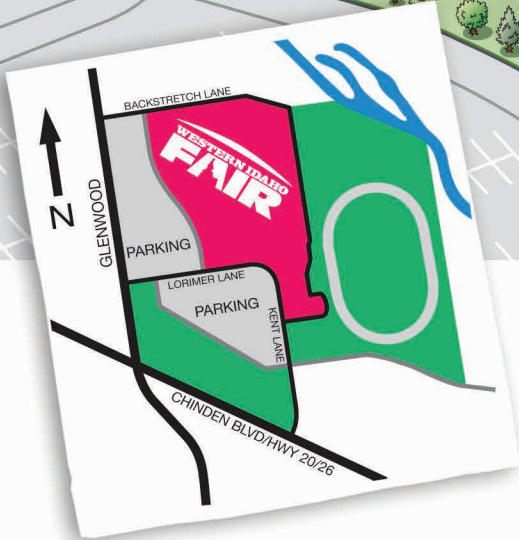

Boise, ID **3**

PLAY UP YOUR
WildSide

AUGUST 16-25

Key

- RESTROOMS
- FIRST AID/ MEDICAL
- INFORMATION
- ATM LOCATIONS
- BARGAIN BOOK
- TRADING CARDS

- 1. Carnival Gate
- 2. Butler Carnival & Games
- 3. Livestock Parking
- 4. Kids Carnival
- 5. Sky Ride

- 10. Bug Ology
- 11. Kachunga Alligators
- 12. Media Gate
- 13. Service/Vendor Gate
- 14. Admin Building
- 15. Guest Services
- 16. Found Kids Booth
- 17. Sky Ride
- 18. Meet the Animals
- 19. Seat & Eat

- 20. Spectra Stage
- 21. Main Gate
- 22. St. Al's Mammography Bus

- 30. D&B Sheep Barn
- 31. Simplot Livestock Barn
- 32. Livestock Gate
- 33. Frank Farnum Show Ring
- 34. Milking Parlor
- 35. Kuna FFA Ice Cream Booth
- 36. Albertsons Farmers Market
- 37. Dairy Arena
- 38. Small Animal Building
- 39. Meridian FFA Snack Booth
- 40. Premium Office
- 41. Antique Tractor Display

- 58. Western Town Gazebo
- 59. St. Luke's Babies Rest Stop
- 60. Western Town
- 61. Nerveless Nocks
- 62. Hitch Area

- 70. Seat & Eat
- 71. CWI Stage
- 72. Urban Garden
- 73. Grandstand Entrance
- 74. VIP Gate Entrance
- 75. DISH Grandstand
- 76. Ag Scholarship Parking Lot
- 77. Turf Club